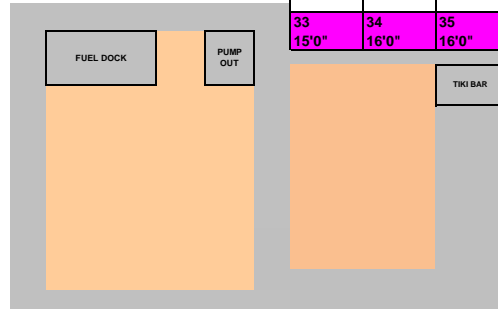

76 17'2"	75 18'2"	74 18'6"	73 18'0"

33 15'0"	34 16'0"	35 16'0"

78 14'4"	72 15'8"
79 14'4"	71 16'7"
80 11'9"	70 15'7"
81 12'8"	69 16'2"
82 12'0"	68 15'8"
83 12'4"	67 15'11"
84 12'9"	66 13'8"
85 12'7"	65 15'6"
86 11'2"	64 14'1"
87 10'9"	63 12'3"
88 11'0"	62 11'8"
89 10'0"	61 12'5"
90 10'3"	60 12'0"
91 10'4"	59 12'1"
92 10'0"	58 12'3"

	SP1
	SP2
	SP3
	SP4
	SP5
	SP6
	SP7
	SP8
	SP9
	SP10
	SP11

2019 Slip Rates

Slips 4-10	\$2,875
Slips 11-35	\$3,465
Slips 39-49	\$2,625
Slips 50-62	\$2,275
Slips 63-72,78,79	\$3,100
Slips 73-76	\$3,465
Slips 80-92	\$1,750
Sport Ports	\$825

*17'-21' outboard only - shallow water

56 11'11"	49 10'5"
55 12'1"	48 10'5"
54 12'9"	47 10'5"
53 11'8"	46 10'5"
52 13'4"	45 10'0"
51 10'6"	44 10'5"
50 10'4"	43 10'5"
	S42 SERVICE 10'11"
	S41 SERVICE 10'7"
	S40 SERVICE 10'7"
	S39 SERVICE 10'7"
	S38 Service 11'0"
	S37 Service 11'0"
	S36 Service 11'0"
	Travel Lift